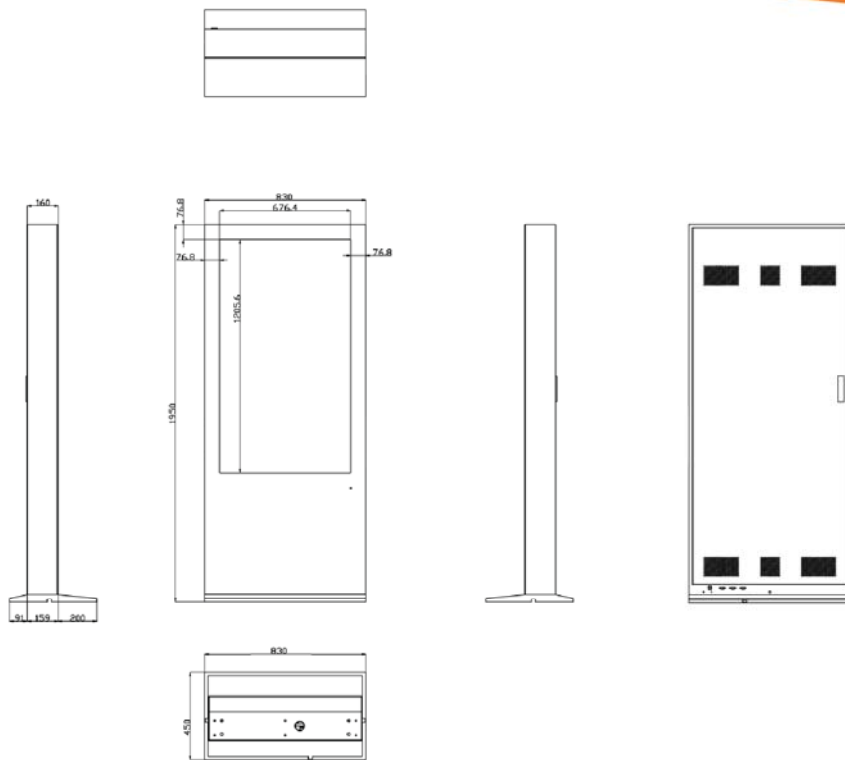

# 55" Freestanding Multi Touch Screen Display

55" Freestanding Infrared Multi Touch Screen Display

Unit Size (WxHxD mm)	830x1950x159
Display Area (mm)	676.4x1205.6
Aspect Ratio	9:16
Resolution	1920x1080
Brightness (cd/m <sup>2</sup> )	500
Contrast Ratio	4000:1 typ
Viewing Angle	178°
Colour	16.7M
Response Time (ms)	8
Colour Temperature	10000k
Life Time (hours)	50000
Power Consumption (W)	450
Inputs	VGA, HDMI, DVI, YPbPr, Video IN, RGB/HV
Outputs	Video, Audio
Touch Resolution (interpolation)	4096x4096
Operating System	Windows7, Windows2000/XP/2003/Vista/CE
Response Time (ms)	≤16
Power	<2W
Ports (inputs)	USB
Typical Touch Accuracy (mm)	≥5.2
Voltage	+4.75VDC-5.25VDC
Operating Temperature	-20°to 60°
Storage Temperature	-40°to 70°
Operating/Storage Humidity	10% ~ 90%RH